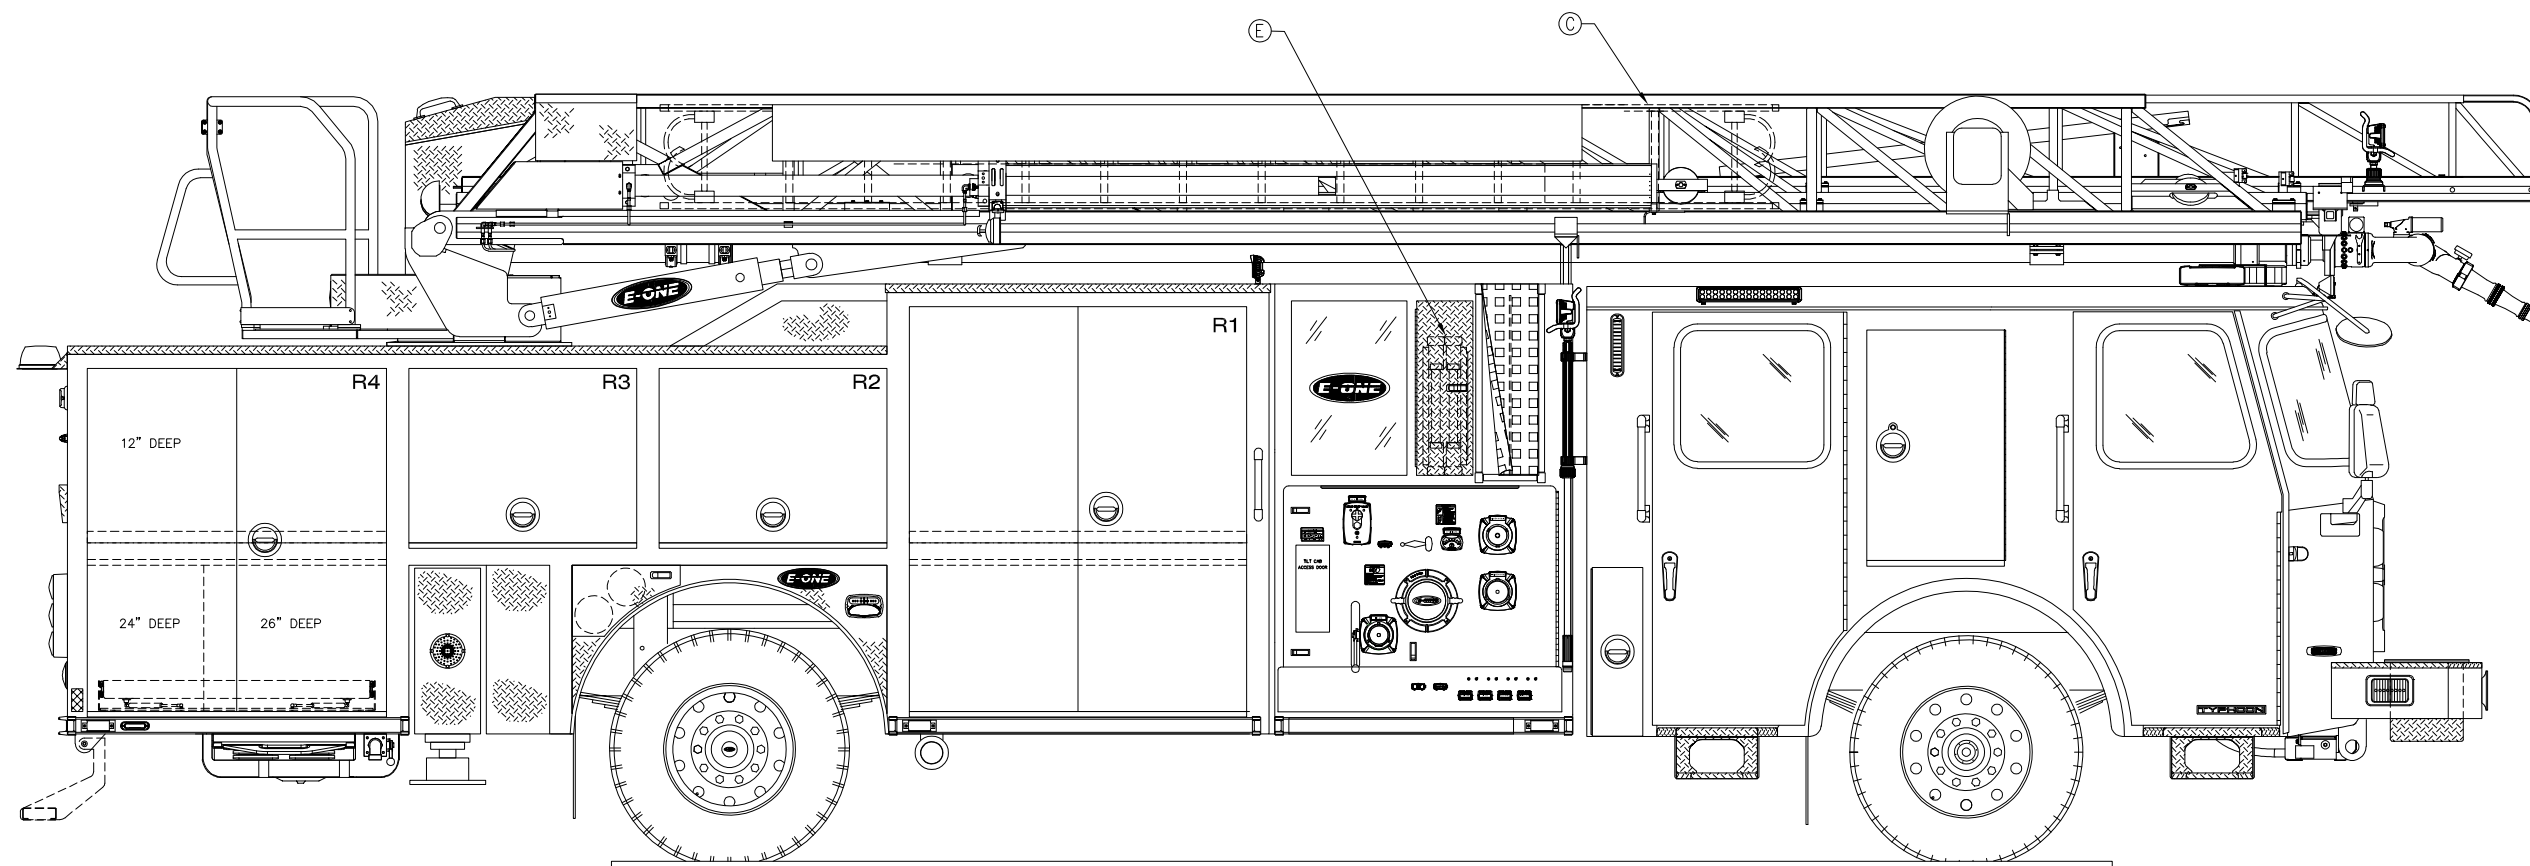

CITY OF BURLINGTON FIRE DEPT.
BURLINGTON, VT
S.O. 145844/QUOTE 117654
AERIAL BODY
E-ONE TYPHOON CHASSIS
HP75 AERIAL LADDER

THIS DRAWING IS FOR REFERENCE PURPOSES. ALL DIMENSIONS ARE SUBJECT TO MINOR VARIATIONS DUE TO MANUFACTURING PROCESSES.

(FOR INTERNAL SALES PURPOSES ONLY)

DEALER APPROVAL _____ DATE _____ ☐ AS IS
CUSTOMER APPROVAL _____ DATE _____ ☐ WITH REVISIONS