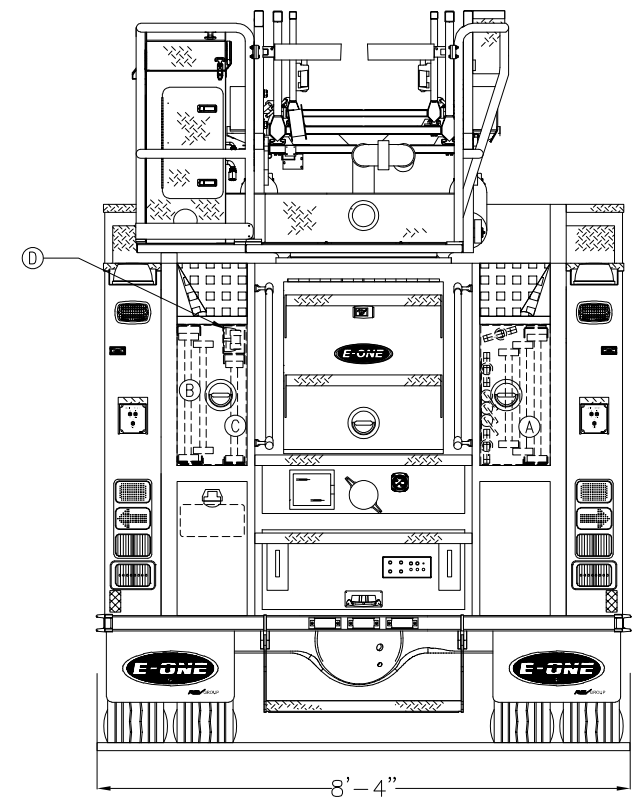

CITY OF BURLINGTON FIRE DEPT.
BURLINGTON, VT
S.O. 145844/QUOTE 117654
AERIAL BODY
E-ONE TYPHOON CHASSIS
HP75 AERIAL LADDER

THIS DRAWING IS FOR REFERENCE PURPOSES. ALL DIMENSIONS ARE SUBJECT TO MINOR VARIATIONS DUE TO MANUFACTURING PROCESSES.

(FOR INTERNAL SALES PURPOSES ONLY)

DEALER APPROVAL _____ DATE _____ AS IS
 CUSTOMER APPROVAL _____ DATE _____ WITH REVISIONS

1500 GPM WATEROUS CSU PUMP		HOSE LOAD:			
500 GALLON WATER TANK		400' OF 2.50" DJ			
		1000' OF 4.00" LDH			
COMPT.	OPENING	INTERIOR DIMENSION			
L1/R1	60W 72H	60W	42H	12D	UPPER
L2/R2	40W 31H	60W	26H	26D	LOWER
L3/R3	40W 31H	40W	35H	12D	
L4/R4	53W 61H	53W	31H	12D	UPPER
		32W	26H	26D	LOWER
		20W	26H	24D	REAR
GROUND LADDERS					
ITEM	LADDER LENGTH	MODEL NUMBER	QTY		
A	35' 3-SECT	1225-A	1		
B	28' 2-SECT	1200-A	1		
C	16' ROOF	875-DR	2 ONE ON AERIAL		
D	10' FOLDING	585-A	1		
E	LITTLE GIANT	MODEL 17	1		