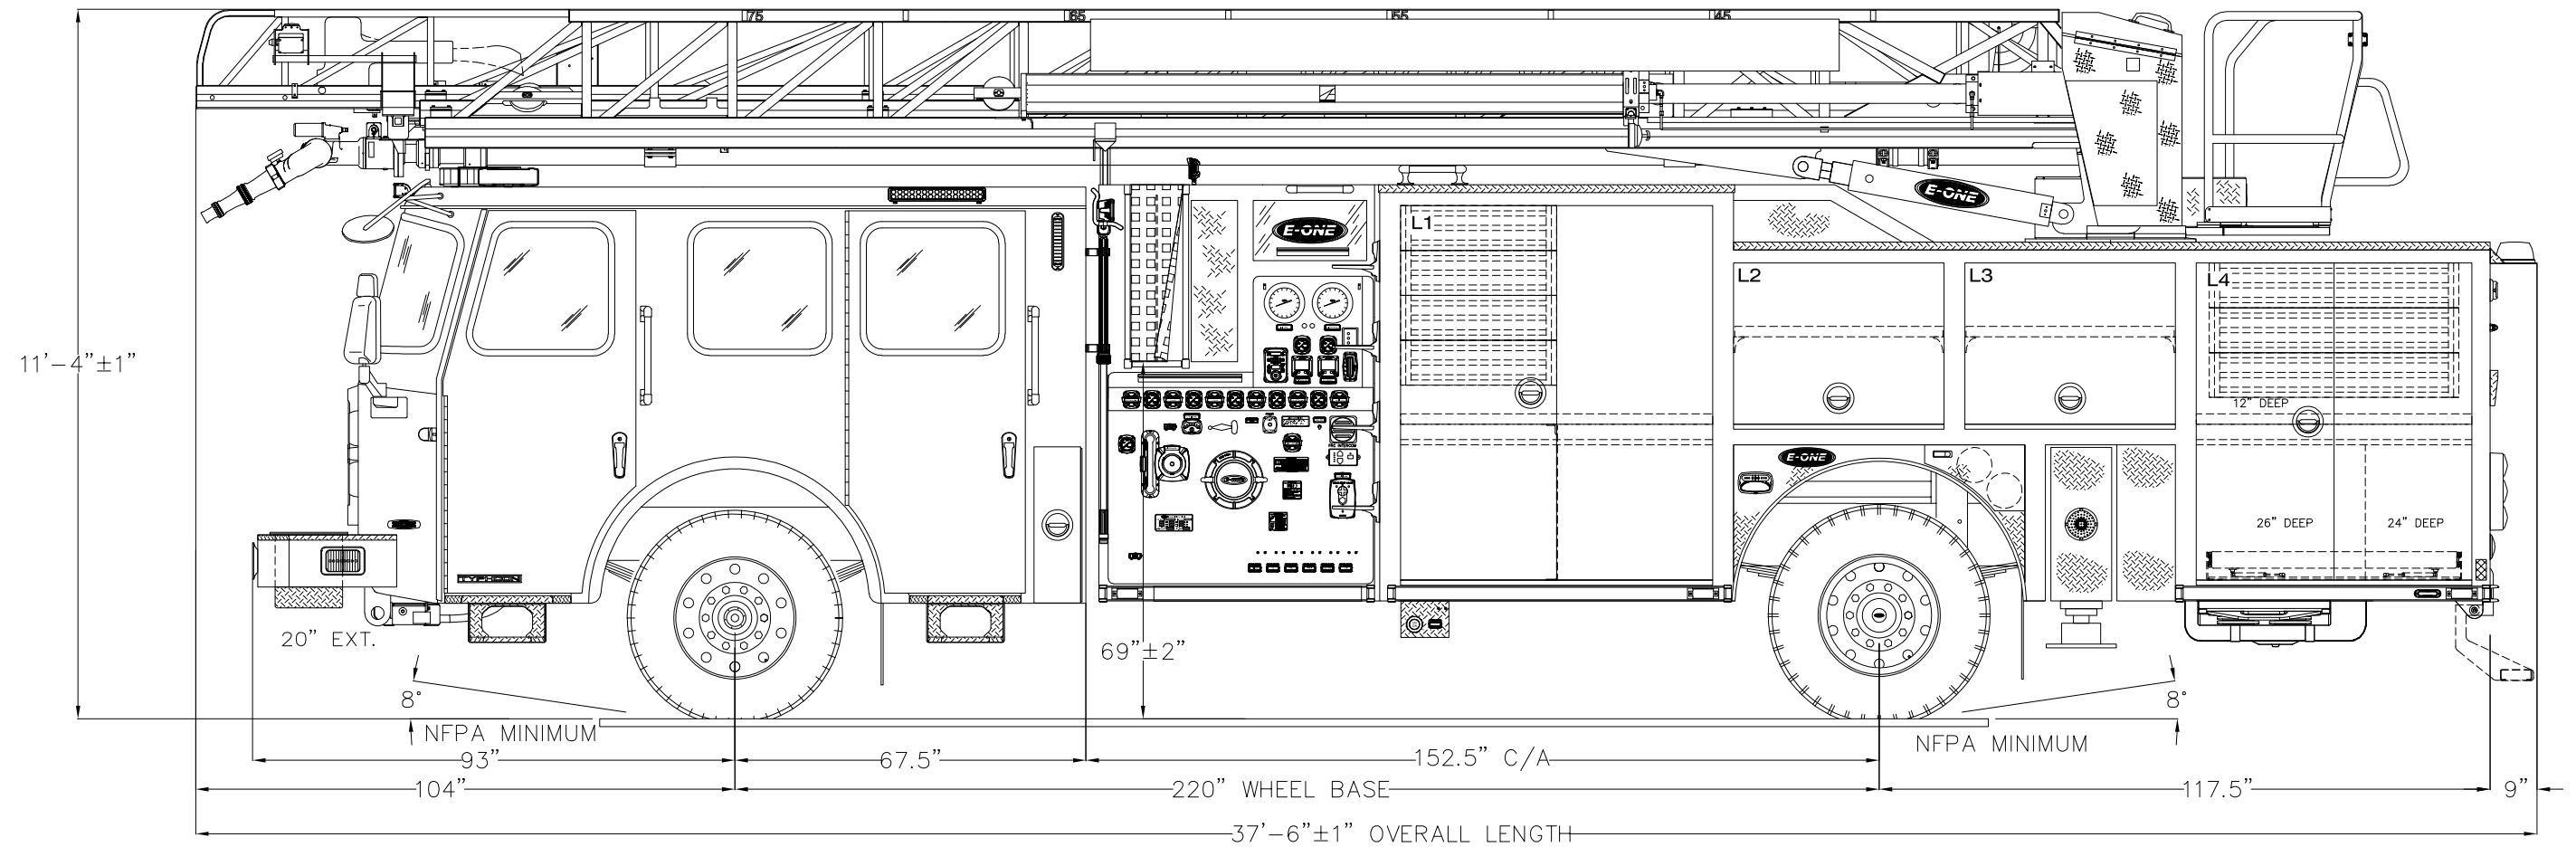

CITY OF BURLINGTON FIRE DEPT.
BURLINGTON, VT
S.O. 145844/QUOTE 117654
AERIAL BODY
E-ONE TYPHOON CHASSIS
HP75 AERIAL LADDER

THIS DRAWING IS FOR REFERENCE PURPOSES. ALL DIMENSIONS ARE SUBJECT TO MINOR VARIATIONS DUE TO MANUFACTURING PROCESSES.

(FOR INTERNAL SALES PURPOSES ONLY)

DEALER APPROVAL _____ DATE _____ AS IS
 CUSTOMER APPROVAL _____ DATE _____ WITH REVISIONS

1500 GPM WATEROUS CSU PUMP		HOSE LOAD:			
500 GALLON WATER TANK		400' OF 2.50" DJ			
		1000' OF 4.00" LDH			
COMPT.	OPENING	INTERIOR DIMENSION			
L1/R1	60W 72H	60W	42H	12D	UPPER
L2/R2	40W 31H	60W	26H	26D	LOWER
L3/R3	40W 31H	40W	35H	12D	
L4/R4	53W 61H	53W	31H	12D	UPPER
		32W	26H	26D	LOWER
		20W	26H	24D	REAR
GROUND LADDERS					
ITEM	LADDER LENGTH	MODEL NUMBER	QTY		
A	35' 3-SECT	1225-A	1		
B	28' 2-SECT	1200-A	1		
C	16' ROOF	875-DR	2 ONE ON AERIAL		
D	10' FOLDING	585-A	1		
E	LITTLE GIANT	MODEL 17	1		